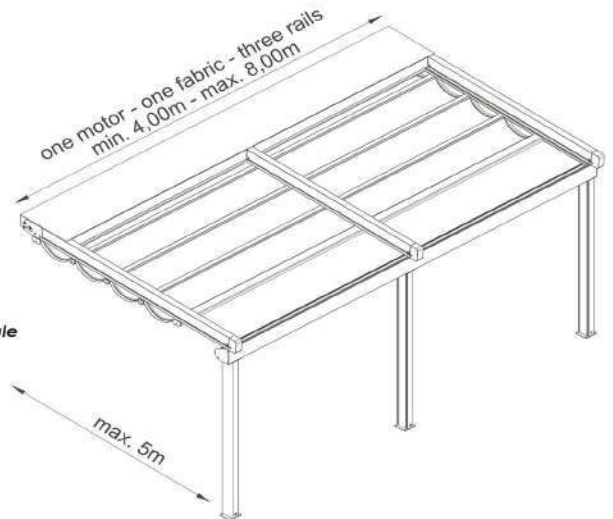

Compound Module