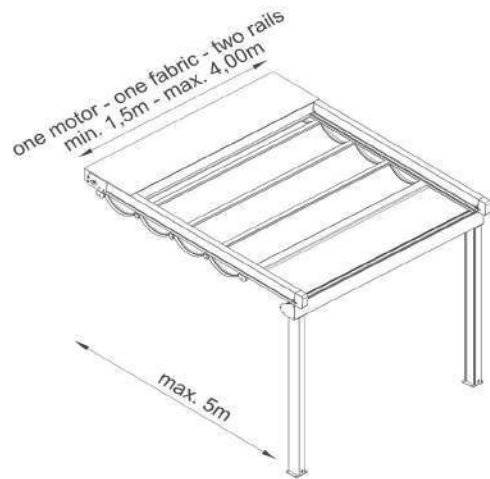

Sheds sectors

One Module