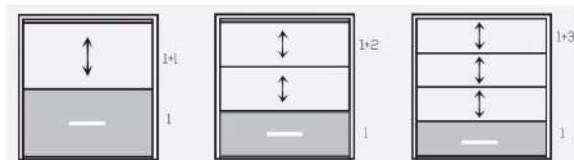

- First glass is fixed and others are mobile.
- For 1+1, max. height 2,40m and width 4,75m
- For 1+2 and 1+3, max height 3,60m and width again 3,60m.

1.2. Features of Panorama

- ✓ Ease of installation and handling
- ✓ Silent operation
- ✓ Adjustable glass levels
- ✓ Designed to resist high wind pressure and live loads
- ✓ Low maintenance with easy cleaning and glass replacement
- ✓ Safety precautions to prevent possible accidents
- ✓ Button or key control option
- ✓ Double glazing option