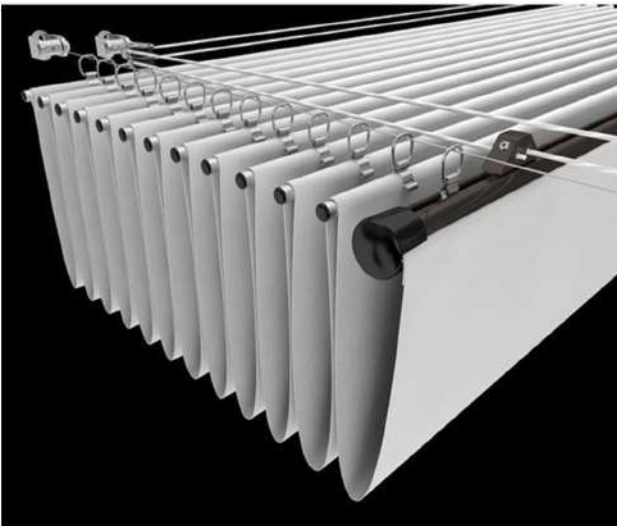

Moving awning