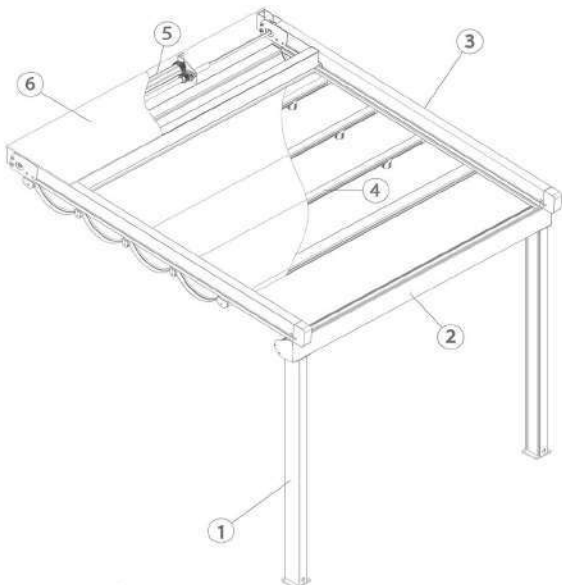

Compound Module