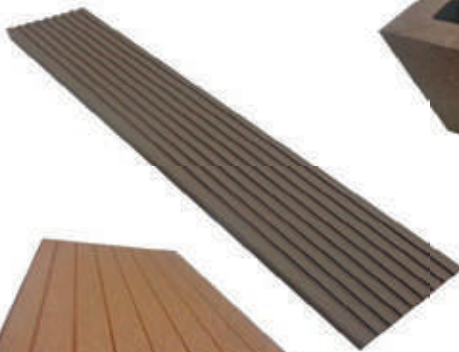

Sample of Our Profiles

Decking 145x21

Decking 195x25

HD - h2 150x21

S.board 50x30

Skirting 100x12

HC - s.b 50x22

Fence Profile 70x45

Fence Post 90x90

HC - wp 177x5

Fence Profile 125x15

Fence Profile 45x45

HF - fh 45x45

| Name | Design | Name | Design |
|---|---|---|---|
| Fence Filling Profile 1 , Size 125 x 15 (mm) |  Fence Profile 125x15 | WPC Cladding Cladding Profile , Size 177 x 14 (mm) |  |
| Fence Middle Frame Profile , Size 70 X 45 (mm) |  Fence Profile 70x45 | WPC Decking (Solid) Profile , Size 195 x 25 (mm) |  Decking 195x25 |
| Angle Profile , Size 45 x 45 (mm) |  | WPC Decking (Hollow) Profile 2 (Double Face) , Size 145 x 21 (mm) |  Decking Hollow profile double face(145x21) |
| Skirting Profile , Size 100 x 12 (mm) |  Skirting 100x12 | WPC Tiles |  |
| | | WPC Cap , Size 90 × 90 (mm) |  |
|  | | Tile Profile , Size 72 x 12 (mm) |  |
|  | | Fence Post(hollow) Profile , Size 90 x 90 (mm) |  Fence post (hollow) profile (90x90) |
|  | | Rectangular Profile , Size 108 x 15 (mm) |  Rectangular profile (108x15) |
| | | Trellis Profile , Size 9 x 30 (mm) |  |
| | | Flowerpots Profile , Size 153 x 21 (mm) |  |
| | | Fence Frame Profile , Size 45 x 45 (mm) |  Fence Profile (45x45) |
| | | Fence Post (Solid) Profile , Size 90 x 90 (mm) |  Fence Post 90x90 |
| | | Fence Filling Profile 2 , Size 130 x 15 (mm) |  |

Sample of our products

- WPC Profiles .
- WPC Wide Boards .
- WPC Flooring .
- BVC Wide Boards .
- flooring Parquet .
- Heat Distortion Temp 70c .
- Warranty 10 Years .

Meisen WPC Hollow Decking

Meisen Easy Decking Tiles