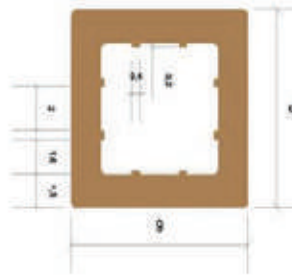

Sample of Our Profiles

Decking 145x21

Decking 195x25

HD - h2 150x21

S.board 50x30

Skirting 100x12

HC - s.b 50x22

Fence Profile 70x45

Fence Post 90x90

HC - wp 177x5

Fence Profile 125x15

Fence Profile 45x45

HF - fh 45x45

| Name | Design | Name | Design |
|---|---|---|---|
| Fence Filling Profile 1 , Size 125 x 15 (mm) |  Fence Profile 125x15 | WPC Cladding Cladding Profile , Size 177 x 14 (mm) |  |
| Fence Middle Frame Profile , Size 70 X 45 (mm) |  Fence Profile 70x45 | WPC Decking (Solid) Profile , Size 195 x 25 (mm) |  Decking 195x25 |
| Angle Profile , Size 45 x 45 (mm) |  | WPC Decking (Hollow) Profile 2 (Double Face) , Size 145 x 21 (mm) |  Decking Hollow profile double face(145x21) |
| Skirting Profile , Size 100 x 12 (mm) |  Skirting 100x12 | WPC Tiles |  |
| | | WPC Cap , Size 90 × 90 (mm) |  |
|  | | Tile Profile , Size 72 x 12 (mm) |  |
|  | | Fence Post(hollow) Profile , Size 90 x 90 (mm) |  Fence post (hollow) profile (90x90) |
|  | | Rectangular Profile , Size 108 x 15 (mm) |  Rectangular profile (108x15) |
| | | Trellis Profile , Size 9 x 30 (mm) |  |
| | | Flowerpots Profile , Size 153 x 21 (mm) |  |
| | | Fence Frame Profile , Size 45 x 45 (mm) |  Fence Profile (45x45) |
| | | Fence Post (Solid) Profile , Size 90 x 90 (mm) |  Fence Post 90x90 |
| | | Fence Filling Profile 2 , Size 130 x 15 (mm) |  |