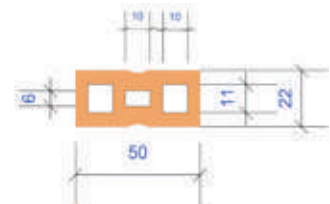

Sample of Our Profiles

Decking 145x21

Decking 195x25

HD - h2 150x21

S.board 50x30

Skirting 100x12

HC - s.b 50x22

Fence Profile 70x45

Fence Post 90x90

HC - wp 177x5

Fence Profile 125x15

Fence Profile 45x45

HF - fh 45x45

| Name | Design | Name | Design |
|---|---|---|---|
| Fence Filling Profile 1 , Size 125 x 15 (mm) |  Fence Profile 125x15 | WPC Cladding Cladding Profile , Size 177 x 14 (mm) |  |
| Fence Middle Frame Profile , Size 70 X 45 (mm) |  Fence Profile 70x45 | WPC Decking (Solid) Profile , Size 195 x 25 (mm) |  Decking 195x25 |
| Angle Profile , Size 45 x 45 (mm) |  | WPC Decking (Hollow) Profile 2 (Double Face) , Size 145 x 21 (mm) |  Decking Hollow profile double face(145x21) |
| Skirting Profile , Size 100 x 12 (mm) |  Skirting 100x12 | WPC Tiles |  |
| | | WPC Cap , Size 90 × 90 (mm) |  |
|  | | Tile Profile , Size 72 x 12 (mm) |  |
|  | | Fence Post(hollow) Profile , Size 90 x 90 (mm) |  Fence post (hollow) profile (90x90) |
|  | | Rectangular Profile , Size 108 x 15 (mm) |  Rectangular profile (108x15) |
| | | Trellis Profile , Size 9 x 30 (mm) |  |
| | | Flowerpots Profile , Size 153 x 21 (mm) |  |
| | | Fence Frame Profile , Size 45 x 45 (mm) |  Fence Profile (45x45) |
| | | Fence Post (Solid) Profile , Size 90 x 90 (mm) |  Fence Post 90x90 |
| | | Fence Filling Profile 2 , Size 130 x 15 (mm) |  |