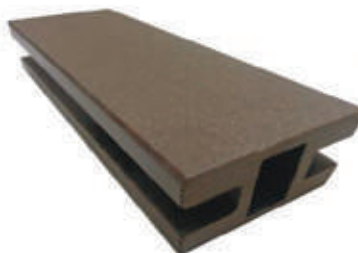

Sample of Our Profiles

Decking 145x21

Decking 195x25

HD - h2 150x21

S.board 50x30

Skirting 100x12

HC - s.b 50x22

Fence Profile 70x45

Fence Post 90x90

HC - wp 177x5

Fence Profile 125x15

Fence Profile 45x45

HF - fh 45x45

| Name | Design | Name | Design |
|---|---|---|---|
| Fence Filling Profile 1 , Size 125 x 15 (mm) |  Fence Profile 125x15 | WPC Cladding Cladding Profile , Size 177 x 14 (mm) |  |
| Fence Middle Frame Profile , Size 70 X 45 (mm) |  Fence Profile 70x45 | WPC Decking (Solid) Profile , Size 195 x 25 (mm) |  Decking 195x25 |
| Angle Profile , Size 45 x 45 (mm) |  | WPC Decking (Hollow) Profile 2 (Double Face) , Size 145 x 21 (mm) |  Decking Hollow profile double face(145x21) |
| Skirting Profile , Size 100 x 12 (mm) |  Skirting 100x12 | WPC Tiles |  |
| | | WPC Cap , Size 90 × 90 (mm) |  |
|  | | Tile Profile , Size 72 x 12 (mm) |  |
|  | | Fence Post(hollow) Profile , Size 90 x 90 (mm) |  Fence post (hollow) profile (90x90) |
|  | | Rectangular Profile , Size 108 x 15 (mm) |  Rectangular profile (108x15) |
| | | Trellis Profile , Size 9 x 30 (mm) |  |
| | | Flowerpots Profile , Size 153 x 21 (mm) |  |
| | | Fence Frame Profile , Size 45 x 45 (mm) |  Fence Profile (45x45) |
| | | Fence Post (Solid) Profile , Size 90 x 90 (mm) |  Fence Post 90x90 |
| | | Fence Filling Profile 2 , Size 130 x 15 (mm) |  |

Sample of our products

- WPC Profiles .
- WPC Wide Boards .
- WPC Flooring .
- BVC Wide Boards .
- flooring Parquet .
- Heat Distortion Temp 70c .
- Warranty 10 Years .

Meisen WPC Hollow Decking

Meisen Easy Decking Tiles

Meisen WPC Solid Decking

Colors

Guarantee

The WPC products from Hayawe come along with a manufacturer's guarantee for 10 years.

The natural fibers in Hayawe WPC products are extensively protected against burdening and abolishing impacts.