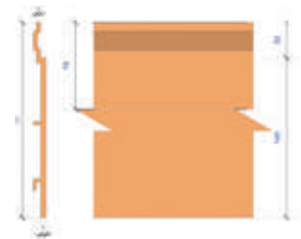

Sample of Our Profiles

Decking 145x21

Decking 195x25

HD - h2 150x21

S.board 50x30

Skirting 100x12

HC - s.b 50x22

Fence Profile 70x45

Fence Post 90x90

HC - wp 177x5

Fence Profile 125x15

Fence Profile 45x45

HF - fh 45x45

| Name | Design | Name | Design |
|---|---|---|---|
| Fence Filling Profile 1 , Size 125 x 15 (mm) |  Fence Profile 125x15 | WPC Cladding Cladding Profile , Size 177 x 14 (mm) |  |
| Fence Middle Frame Profile , Size 70 X 45 (mm) |  Fence Profile 70x45 | WPC Decking (Solid) Profile , Size 195 x 25 (mm) |  Decking 195x25 |
| Angle Profile , Size 45 x 45 (mm) |  | WPC Decking (Hollow) Profile 2 (Double Face) , Size 145 x 21 (mm) |  Decking Hollow profile double face(145x21) |
| Skirting Profile , Size 100 x 12 (mm) |  Skirting 100x12 | WPC Tiles |  |
| | | WPC Cap , Size 90 × 90 (mm) |  |
|  | | Tile Profile , Size 72 x 12 (mm) |  |
|  | | Fence Post(hollow) Profile , Size 90 x 90 (mm) |  Fence post (hollow) profile (90x90) |
|  | | Rectangular Profile , Size 108 x 15 (mm) |  Rectangular profile (108x15) |
| | | Trellis Profile , Size 9 x 30 (mm) |  |
| | | Flowerpots Profile , Size 153 x 21 (mm) |  |
| | | Fence Frame Profile , Size 45 x 45 (mm) |  Fence Profile (45x45) |
| | | Fence Post (Solid) Profile , Size 90 x 90 (mm) |  Fence Post 90x90 |
| | | Fence Filling Profile 2 , Size 130 x 15 (mm) |  |