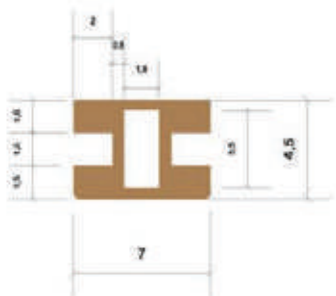

Sample of Our Profiles

Decking 145x21

Decking 195x25

HD - h2 150x21

S.board 50x30

Skirting 100x12

HC - s.b 50x22

Fence Profile 70x45

Fence Post 90x90

HC - wp 177x5

Fence Profile 125x15

Fence Profile 45x45

HF - fh 45x45

| Name | Design | Name | Design |
|---|---|---|---|
| Fence Filling Profile 1 , Size 125 x 15 (mm) |  Fence Profile 125x15 | WPC Cladding Cladding Profile , Size 177 x 14 (mm) |  |
| Fence Middle Frame Profile , Size 70 X 45 (mm) |  Fence Profile 70x45 | WPC Decking (Solid) Profile , Size 195 x 25 (mm) |  Decking 195x25 |
| Angle Profile , Size 45 x 45 (mm) |  | WPC Decking (Hollow) Profile 2 (Double Face) , Size 145 x 21 (mm) |  Decking Hollow profile double face(145x21) |
| Skirting Profile , Size 100 x 12 (mm) |  Skirting 100x12 | WPC Tiles |  |
| | | WPC Cap , Size 90 × 90 (mm) |  |
|  | | Tile Profile , Size 72 x 12 (mm) |  |
|  | | Fence Post(hollow) Profile , Size 90 x 90 (mm) |  Fence post (hollow) profile (90x90) |
|  | | Rectangular Profile , Size 108 x 15 (mm) |  Rectangular profile (108x15) |
| | | Trellis Profile , Size 9 x 30 (mm) |  |
| | | Flowerpots Profile , Size 153 x 21 (mm) |  |
| | | Fence Frame Profile , Size 45 x 45 (mm) |  Fence Profile (45x45) |
| | | Fence Post (Solid) Profile , Size 90 x 90 (mm) |  Fence Post 90x90 |
| | | Fence Filling Profile 2 , Size 130 x 15 (mm) |  |