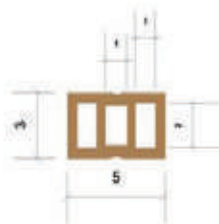

Sample of Our Profiles

Decking 145x21

Decking 195x25

HD - h2 150x21

S.board 50x30

Skirting 100x12

HC - s.b 50x22

Fence Profile 70x45

Fence Post 90x90

HC - wp 177x5

Fence Profile 125x15

Fence Profile 45x45

HF - fh 45x45

| Name | Design | Name | Design |
|---|---|---|---|
| Fence Filling Profile 1 , Size 125 x 15 (mm) |  Fence Profile 125x15 | WPC Cladding Cladding Profile , Size 177 x 14 (mm) |  |
| Fence Middle Frame Profile , Size 70 X 45 (mm) |  Fence Profile 70x45 | WPC Decking (Solid) Profile , Size 195 x 25 (mm) |  Decking 195x25 |
| Angle Profile , Size 45 x 45 (mm) |  | WPC Decking (Hollow) Profile 2 (Double Face) , Size 145 x 21 (mm) |  Decking Hollow profile double face(145x21) |
| Skirting Profile , Size 100 x 12 (mm) |  Skirting 100x12 | WPC Tiles |  |
| | | WPC Cap , Size 90 × 90 (mm) |  |
|  | | Tile Profile , Size 72 x 12 (mm) |  |
|  | | Fence Post(hollow) Profile , Size 90 x 90 (mm) |  Fence post (hollow) profile (90x90) |
|  | | Rectangular Profile , Size 108 x 15 (mm) |  Rectangular profile (108x15) |
| | | Trellis Profile , Size 9 x 30 (mm) |  |
| | | Flowerpots Profile , Size 153 x 21 (mm) |  |
| | | Fence Frame Profile , Size 45 x 45 (mm) |  Fence Profile (45x45) |
| | | Fence Post (Solid) Profile , Size 90 x 90 (mm) |  Fence Post 90x90 |
| | | Fence Filling Profile 2 , Size 130 x 15 (mm) |  |