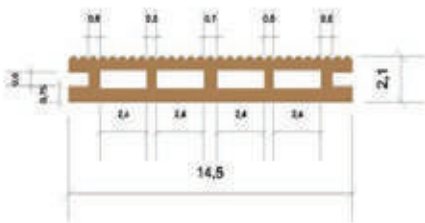

Sample of Our Profiles

Decking 145x21

Decking 195x25

HD - h2 150x21

S.board 50x30

Skirting 100x12

HC - s.b 50x22

Fence Profile 70x45

Fence Post 90x90

HC - wp 177x5

Fence Profile 125x15

Fence Profile 45x45

HF - fh 45x45

| Name | Design | Name | Design |
|---|---|---|---|
| Fence Filling Profile 1 , Size 125 x 15 (mm) |  Fence Profile 125x15 | WPC Cladding Cladding Profile , Size 177 x 14 (mm) |  |
| Fence Middle Frame Profile , Size 70 X 45 (mm) |  Fence Profile 70x45 | WPC Decking (Solid) Profile , Size 195 x 25 (mm) |  Decking 195x25 |
| Angle Profile , Size 45 x 45 (mm) |  | WPC Decking (Hollow) Profile 2 (Double Face) , Size 145 x 21 (mm) |  Decking Hollow profile double face(145x21) |
| Skirting Profile , Size 100 x 12 (mm) |  Skirting 100x12 | WPC Tiles |  |
| | | WPC Cap , Size 90 × 90 (mm) |  |
|  | | Tile Profile , Size 72 x 12 (mm) |  |
|  | | Fence Post(hollow) Profile , Size 90 x 90 (mm) |  Fence post (hollow) profile (90x90) |
|  | | Rectangular Profile , Size 108 x 15 (mm) |  Rectangular profile (108x15) |
| | | Trellis Profile , Size 9 x 30 (mm) |  |
| | | Flowerpots Profile , Size 153 x 21 (mm) |  |
| | | Fence Frame Profile , Size 45 x 45 (mm) |  Fence Profile (45x45) |
| | | Fence Post (Solid) Profile , Size 90 x 90 (mm) |  Fence Post 90x90 |
| | | Fence Filling Profile 2 , Size 130 x 15 (mm) |  |